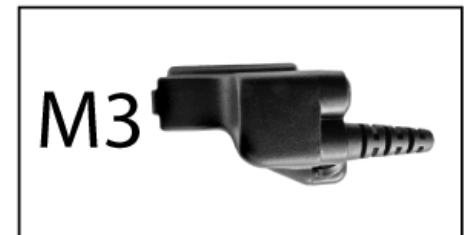

MOTOROLA: GP, HT, JT, PR, XTX, XTS, MTS, MT, MTX, MTX-LS, XTS ASTRO Series Radios.
E.F. Johnson: 5000, 5100, and 7700 Series Radios.